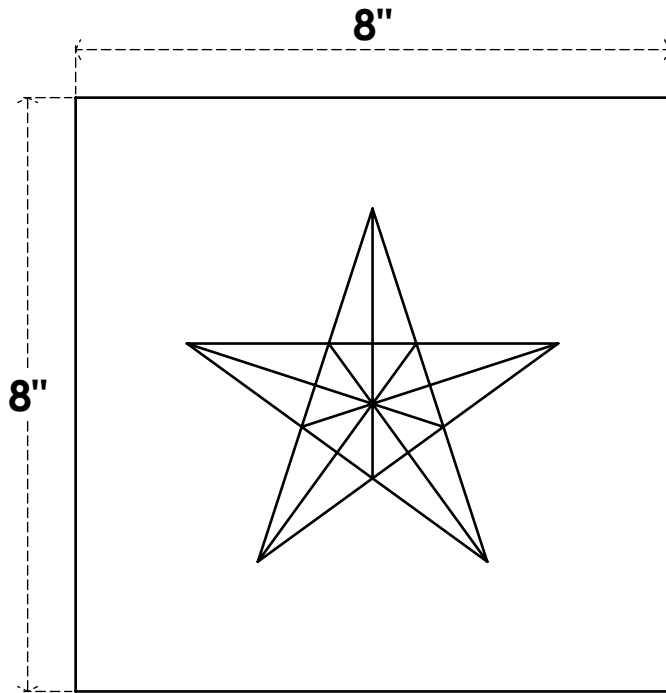

# ROSP080X080X100SDG06

8"W X 8"H X 1"P STANDARD SEDGWICK STAR ROSETTE WITH SQUARE EDGE,  
ARCHITECTURAL GRADE PVC

**FRONT**

**SIDE**

EKENA MILLWORK  
2300 WEST MAIN ST.  
CLARKSVILLE, TX 75426  
TOLL FREE: 866-607-0453  
WWW.EKENAMILLWORK.COM