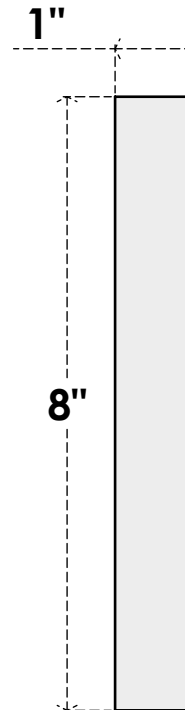

# ROSP080X080X100SDG06

8"W X 8"H X 1"P STANDARD SEDGWICK STAR ROSETTE WITH SQUARE EDGE,  
ARCHITECTURAL GRADE PVC

**FRONT**

**SIDE**

EKENA MILLWORK  
2300 WEST MAIN ST.  
CLARKSVILLE, TX 75426  
TOLL FREE: 866-607-0453  
WWW.EKENAMILLWORK.COM

**NOTES**

1. INSTALLATION TO BE COMPLETED IN ACCORDANCE WITH MANUFACTURER'S SPECIFICATIONS.
2. DRAWING MAY NOT BE TO SCALE
3. THIS DRAWING IS INTENDED FOR DESIGN AND PLANNING PURPOSES ONLY.
4. ALL INFORMATION CONTAINED HEREIN WAS CURRENT AT THE TIME OF DEVELOPMENT BUT MUST BE REVIEWED AND APPROVED BY THE PRODUCT MANUFACTURER TO BE CONSIDERED ACCURATE.
5. ARCHITECTURAL GRADE PVC PRODUCTS ARE MADE FROM EXPANDED CELLULAR PVC AND COME NATURALLY WHITE BUT MAY BE PAINTED